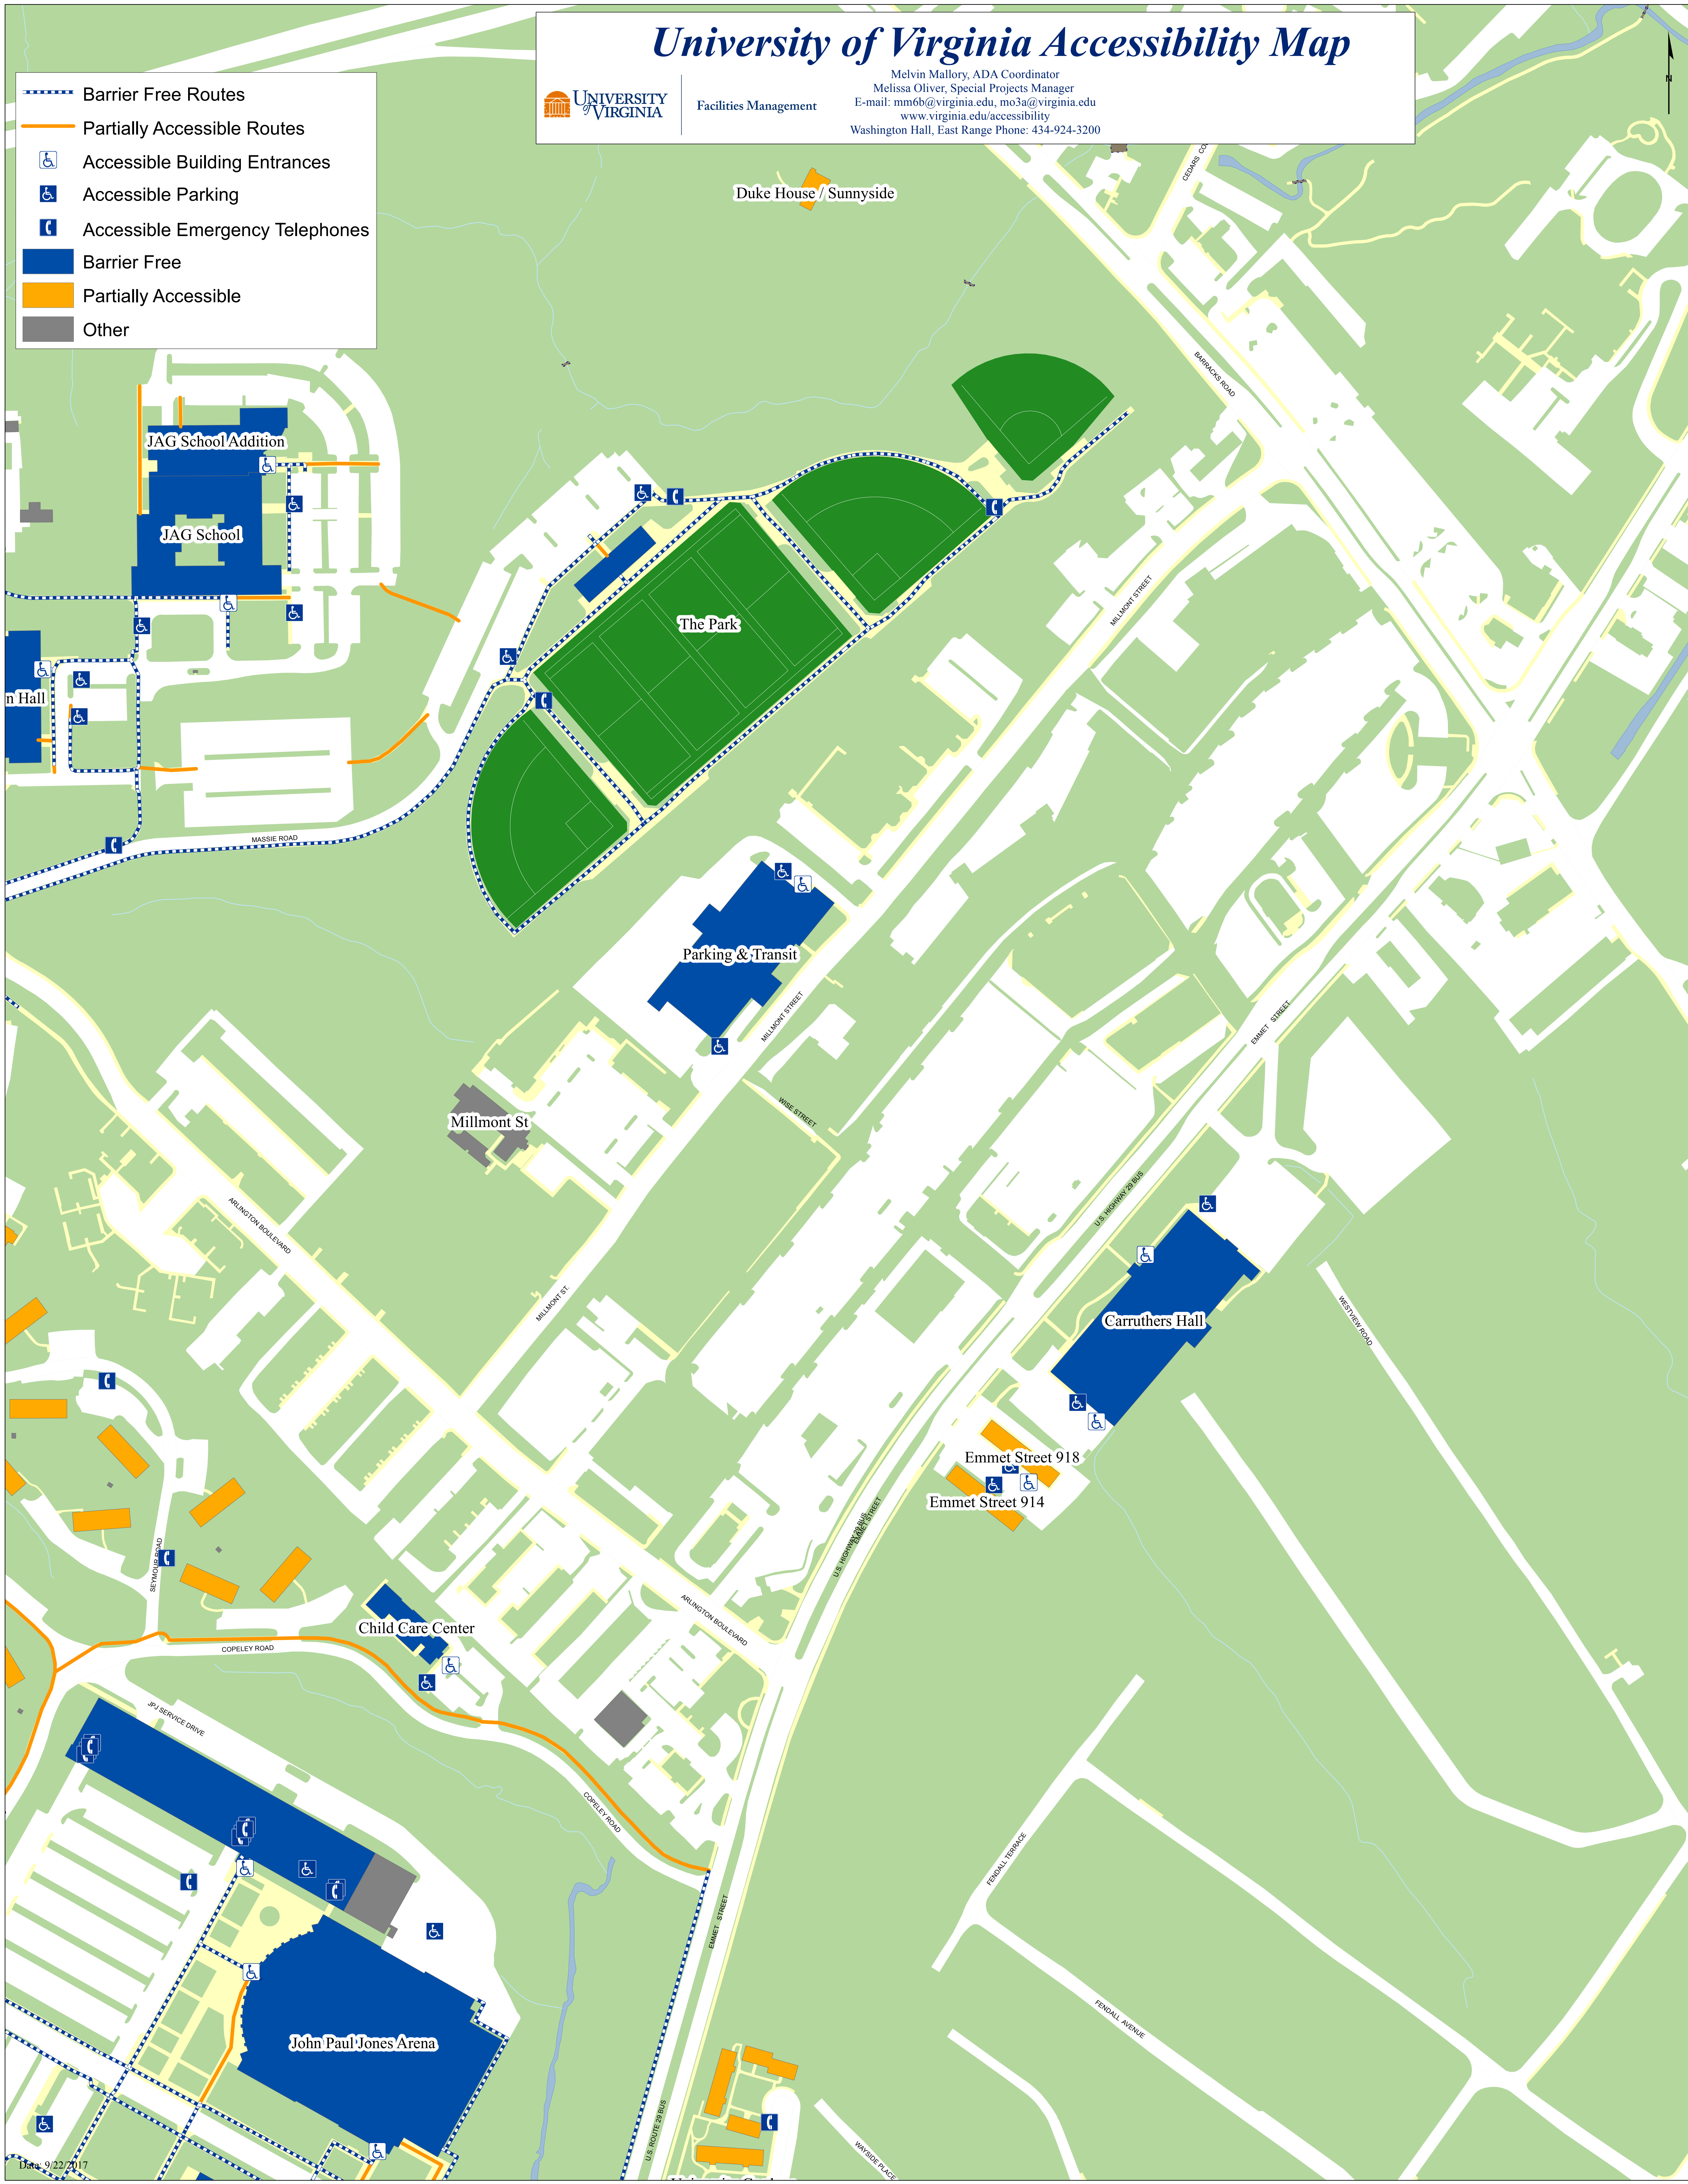

University of Virginia Accessibility Map

Facilities Management

Melvin Mallory, ADA Coordinator
Melissa Oliver, Special Projects Manager
E-mail: mm6b@virginia.edu, mo3a@virginia.edu
www.virginia.edu/accessibility
Washington Hall, East Range Phone: 434-924-3200

- Barrier Free Routes
- Partially Accessible Routes
- Accessible Building Entrances
- Accessible Parking
- Accessible Emergency Telephones
- Barrier Free
- Partially Accessible
- Other

Duke House / Sunnyside

JAG School Addition

JAG School

The Park

Parking & Transit

Millmont St

Carruthers Hall

Emmet Street 918

Emmet Street 914

Child Care Center

John Paul Jones Arena